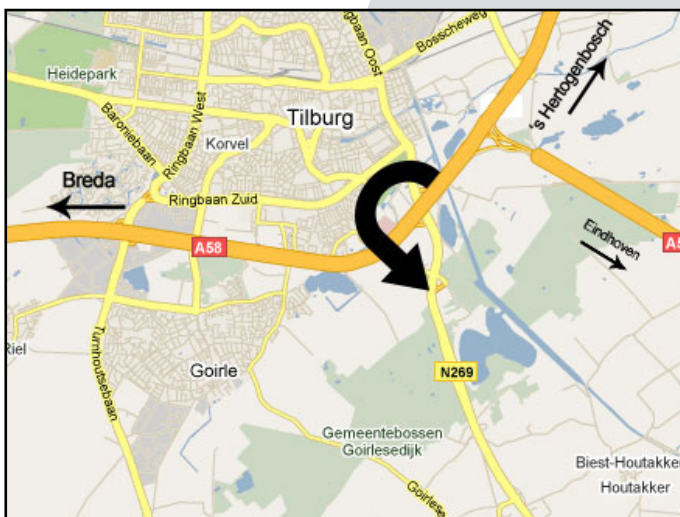

Route description

- Motorway A58 exit 10 (near Tilburg)
- End of exit in the direction Hilvarenbeek / Reusel
- At the second roundabout first exit
- End of the road destination

Visitors Address:

Notelstraat 45A
5085 ET Esbeek – The Netherlands