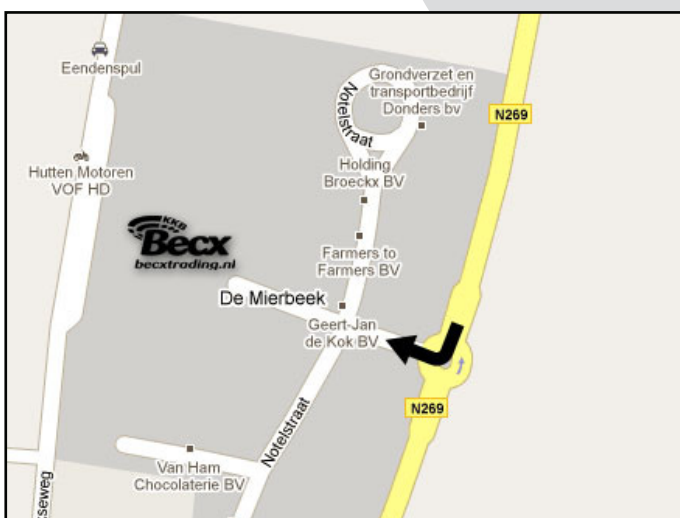

Becx Trading BV, The Netherlands

Notelstraat 45a T +31 (0)13 516 7050
5085 ET F +31 (0)13 516 7051
Esbeek E info@becxtrading.nl

ABN AMRO Bank (nl) 50.70.26.470
K.v.K Brabant 171.47.817
BTW nr. NL8108.48.661.B01

Swift nr. ABNANL2A
Iban nr. NL58ABNA 0507 0264 70